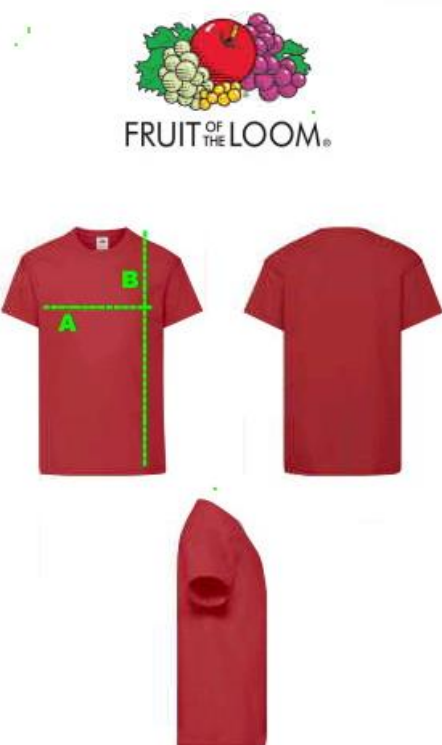

T-Shirt ordering information

T-shirts will be supplied in **WHITE** only. Please include full postal name and address on at least one of your orders in the 'notes box'. This is a mandatory box, so will need a comment on each size ordered.

KIDS & Ladies Sizes of t-shirts are as follows:

Size	5-6	7-8	9-11	12-13	Ladies small – slimmer fit
Chest (A) *	40.5cm	43cm	46cm	48.5cm	44cm
Length (B) **	50cm	55cm	60cm	65cm	63cm

ADULT/Unisex Sizes of t-shirts are as follows:

Size	S	M	L	XL	XXL
Chest (A) *	46cm	51cm	56cm	61cm	66cm
Length (B) **	66.5cm	69cm	71.5cm	74cm	76.5cm

100% cotton t-shirts

*Measure across garment 1cm down from armholes

**Measure from highest point of shoulder to bottom
Edge of garment

Care Instructions

Colourways:

Alsager School, Hassall Road, Alsager, Cheshire ST7 2HR
Tel: 01270 871 100 • Email: admin@alsagerschool.org • Web: www.alsagerschool.org
Executive Headteacher: Richard Middlebrook